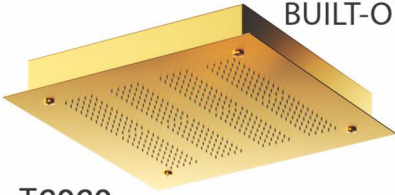

BUILT-IN Head shower

i6060

Full Black

IN-WALL SHOWER PANEL

H1W

H2W

Wall-Mounted Head Shower

BUILT-OUT Head shower